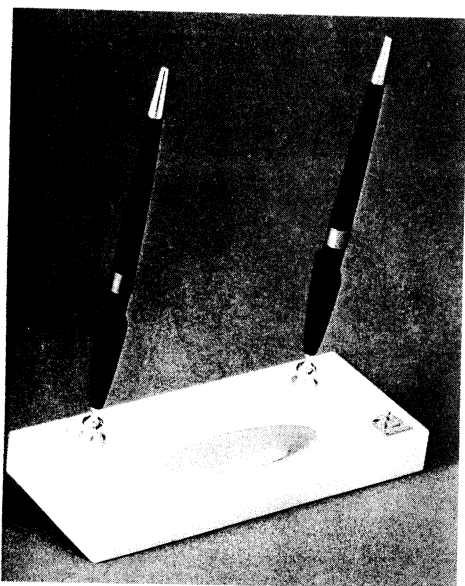

AVAILABLE IN PEDRARA WHITE, BELGIAN BLACK & MEXICAN GREEN

37 - PEN BASE — DOUBLE PEN — PLAQUE